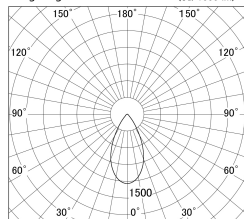

■ Lighting Distribution Curve (cd/1000 lm)