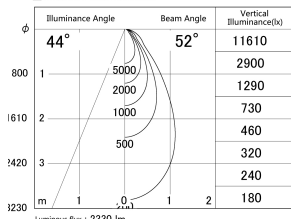

Item no. DD161-2545WW9027-FX-TL

Series Name: AMMA Φ80 series Lens type Fixed Antiglare (DD161-AG-FX)

■ Lighting Distribution Curve (cd/1000 lm)

Installation	Recessed mount
Type	High-efficiency antiglare type fixed downlight
Fixture wattage	24W
Beam angle	52deg
Color Temp.	2700K
CRI	Ra>90
Luminous	2329 lm
Body	Die-cast aluminum alloy
Body finish	N/A
Trim finish	White
Reflector finish	White
IP Rate	IP20
Light source	COB module
Input Voltage	AC220~240V
Dimming Type	Non-Dimmable
Certificate	CE,CCC
Cut Hole	80mm