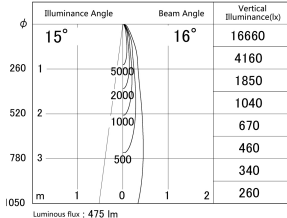

Item no. DD161-0515WW9030-FX-TL

Series Name: AMMA Φ80 series Lens type Fixed Antiglare (DD161-AG-FX)

■ Lighting Distribution Curve (cd/1000 lm)

Installation	Recessed mount
Type	High-efficiency antiglare type fixed downlight
Fixture wattage	5W
Beam angle	16deg
Color Temp.	3000K
CRI	Ra>90
Luminous	477 lm
Body	Die-cast aluminum alloy
Body finish	N/A
Trim finish	White
Reflector finish	White
IP Rate	IP20
Light source	COB module
Input Voltage	AC220~240V
Dimming Type	Non-Dimmable
Certificate	CE,CCC
Cut Hole	80mm