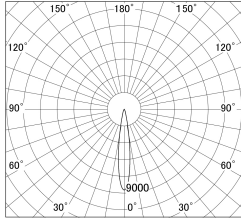

■ Lighting Distribution Curve (cd/1000 lm)