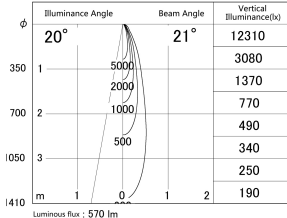

Item no. DD161-0520WW9030-FX-TL

Series Name: AMMA Φ80 series Lens type Fixed Antiglare (DD161-AG-FX)

■ Lighting Distribution Curve (cd/1000 lm)

Installation	Recessed mount
Type	High-efficiency antiglare type fixed downlight
Fixture wattage	5W
Beam angle	21deg
Color Temp.	3000K
CRI	Ra>90
Luminous	571 lm
Body	Die-cast aluminum alloy
Body finish	N/A
Trim finish	White
Reflector finish	White
IP Rate	IP20
Light source	COB module
Input Voltage	AC220~240V
Dimming Type	Non-Dimmable
Certificate	CE,CCC
Cut Hole	80mm