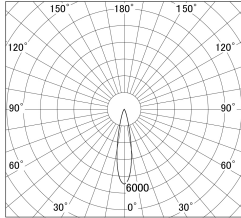

■ Lighting Distribution Curve (cd/1000 lm)