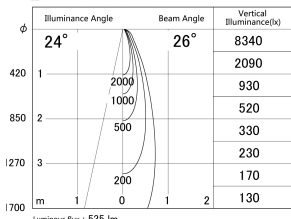

Item no. DD161-0525WW9030-FX-TL

Series Name: AMMA Φ80 series Lens type Fixed Antiglare (DD161-AG-FX)

■ Lighting Distribution Curve (cd/1000 lm)

Installation	Recessed mount
Type	High-efficiency antiglare type fixed downlight
Fixture wattage	5W
Beam angle	26deg
Color Temp.	3000K
CRI	Ra>90
Luminous	533 lm
Body	Die-cast aluminum alloy
Body finish	N/A
Trim finish	White
Reflector finish	White
IP Rate	IP20
Light source	COB module
Input Voltage	AC220~240V
Dimming Type	Non-Dimmable
Certificate	CE,CCC
Cut Hole	80mm