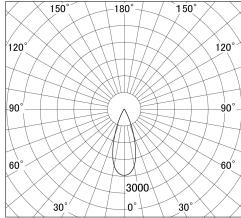

■ Lighting Distribution Curve (cd/1000 lm)