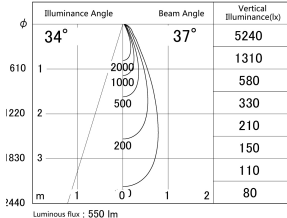

Item no. DD161-0535WW9030-FX-TL

Series Name: AMMA Φ80 series Lens type Fixed Antiglare (DD161-AG-FX)

■ Lighting Distribution Curve (cd/1000 lm)

Installation	Recessed mount
Type	High-efficiency antiglare type fixed downlight
Fixture wattage	5W
Beam angle	37deg
Color Temp.	3000K
CRI	Ra>90
Luminous	552 lm
Body	Die-cast aluminum alloy
Body finish	N/A
Trim finish	White
Reflector finish	White
IP Rate	IP20
Light source	COB module
Input Voltage	AC220~240V
Dimming Type	Non-Dimmable
Certificate	CE,CCC
Cut Hole	80mm