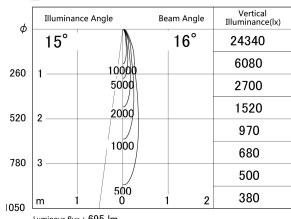

Item no. DD161-0815WW9030-FX-TL

Series Name: AMMA Φ80 series Lens type Fixed Antiglare (DD161-AG-FX)

■ Lighting Distribution Curve (cd/1000 lm)

Installation	Recessed mount
Type	High-efficiency antiglare type fixed downlight
Fixture wattage	7.5W
Beam angle	16deg
Color Temp.	3000K
CRI	Ra>90
Luminous	697 lm
Body	Die-cast aluminum alloy
Body finish	N/A
Trim finish	White
Reflector finish	White
IP Rate	IP20
Light source	COB module
Input Voltage	AC220~240V
Dimming Type	Non-Dimmable
Certificate	CE,CCC
Cut Hole	80mm