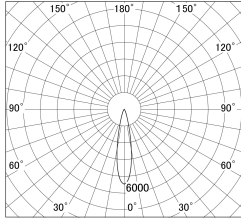

■ Lighting Distribution Curve (cd/1000 lm)