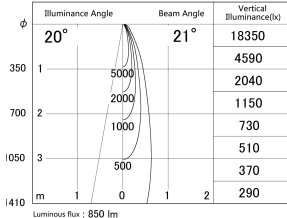

Item no. DD161-0820WW9030-FX-TL

Series Name: AMMA Φ80 series Lens type Fixed Antiglare (DD161-AG-FX)

■ Lighting Distribution Curve (cd/1000 lm)

Installation	Recessed mount
Type	High-efficiency antiglare type fixed downlight
Fixture wattage	7.5W
Beam angle	21deg
Color Temp.	3000K
CRI	Ra>90
Luminous	851 lm
Body	Die-cast aluminum alloy
Body finish	N/A
Trim finish	White
Reflector finish	White
IP Rate	IP20
Light source	COB module
Input Voltage	AC220~240V
Dimming Type	Non-Dimmable
Certificate	CE,CCC
Cut Hole	80mm