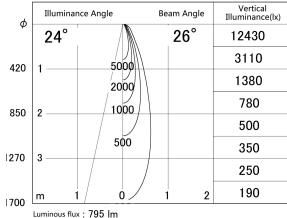

Item no. DD161-0825WW9030-FX-TL

Series Name: AMMA Φ80 series Lens type Fixed Antiglare (DD161-AG-FX)

■ Lighting Distribution Curve (cd/1000 lm)

Installation	Recessed mount
Type	High-efficiency antiglare type fixed downlight
Fixture wattage	7.5W
Beam angle	26deg
Color Temp.	3000K
CRI	Ra>90
Luminous	794 lm
Body	Die-cast aluminum alloy
Body finish	N/A
Trim finish	White
Reflector finish	White
IP Rate	IP20
Light source	COB module
Input Voltage	AC220~240V
Dimming Type	Non-Dimmable
Certificate	CE,CCC
Cut Hole	80mm