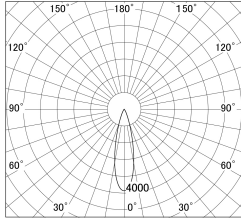

■ Lighting Distribution Curve (cd/1000 lm)