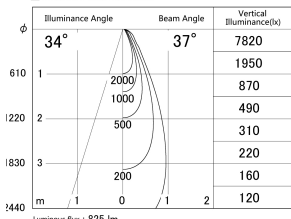

Item no. DD161-0835WW9030-FX-TL

Series Name: AMMA Φ80 series Lens type Fixed Antiglare (DD161-AG-FX)

■ Lighting Distribution Curve (cd/1000 lm)

Installation	Recessed mount
Type	High-efficiency antiglare type fixed downlight
Fixture wattage	7.5W
Beam angle	37deg
Color Temp.	3000K
CRI	Ra>90
Luminous	823 lm
Body	Die-cast aluminum alloy
Body finish	N/A
Trim finish	White
Reflector finish	White
IP Rate	IP20
Light source	COB module
Input Voltage	AC220~240V
Dimming Type	Non-Dimmable
Certificate	CE,CCC
Cut Hole	80mm