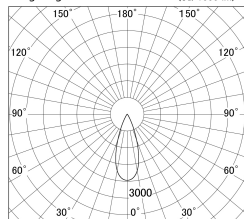

■ Lighting Distribution Curve (cd/1000 lm)