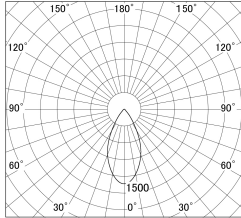

■ Lighting Distribution Curve (cd/1000 lm)