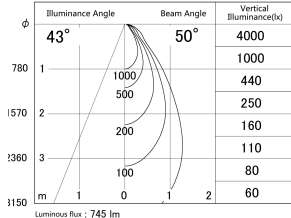

Item no. DD161-0845WW9030-FX-TL

Series Name: AMMA Φ80 series Lens type Fixed Antiglare (DD161-AG-FX)

■ Lighting Distribution Curve (cd/1000 lm)

Installation	Recessed mount
Type	High-efficiency antiglare type fixed downlight
Fixture wattage	7.5W
Beam angle	50deg
Color Temp.	3000K
CRI	Ra>90
Luminous	747 lm
Body	Die-cast aluminum alloy
Body finish	N/A
Trim finish	White
Reflector finish	White
IP Rate	IP20
Light source	COB module
Input Voltage	AC220~240V
Dimming Type	Non-Dimmable
Certificate	CE,CCC
Cut Hole	80mm