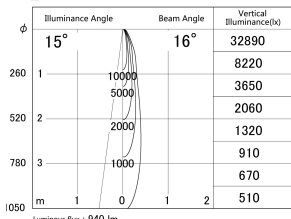

Item no. DD161-1015WW9030-FX-TL

Series Name: AMMA Φ80 series Lens type Fixed Antiglare (DD161-AG-FX)

■ Lighting Distribution Curve (cd/1000 lm)

Installation	Recessed mount
Type	High-efficiency antiglare type fixed downlight
Fixture wattage	10.5W
Beam angle	16deg
Color Temp.	3000K
CRI	Ra>90
Luminous	942 lm
Body	Die-castaluminumalloy
Body finish	N/A
Trim finish	White
Reflector finish	White
IP Rate	IP20
Light source	COB module
Input Voltage	AC220~240V
Dimming Type	Non-Dimmable
Certificate	CE,CCC
Cut Hole	80mm