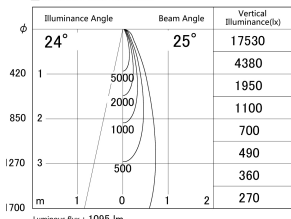

Item no. DD161-1025WW9030-FX-TL

Series Name: AMMA Φ80 series Lens type Fixed Antiglare (DD161-AG-FX)

■ Lighting Distribution Curve (cd/1000 lm)

Installation	Recessed mount
Type	High-efficiency antiglare type fixed downlight
Fixture wattage	10.5W
Beam angle	25deg
Color Temp.	3000K
CRI	Ra>90
Luminous	1094 lm
Body	Die-cast aluminum alloy
Body finish	N/A
Trim finish	White
Reflector finish	White
IP Rate	IP20
Light source	COB module
Input Voltage	AC220~240V
Dimming Type	Non-Dimmable
Certificate	CE,CCC
Cut Hole	80mm