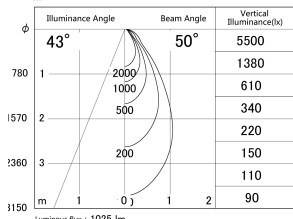

Item no. DD161-1045WW9030-FX-TL

Series Name: AMMA Φ80 series Lens type Fixed Antiglare (DD161-AG-FX)

■ Lighting Distribution Curve (cd/1000 lm)

Installation	Recessed mount
Type	High-efficiency antiglare type fixed downlight
Fixture wattage	10.5W
Beam angle	50deg
Color Temp.	3000K
CRI	Ra>90
Luminous	1027 lm
Body	Die-cast aluminum alloy
Body finish	N/A
Trim finish	White
Reflector finish	White
IP Rate	IP20
Light source	COB module
Input Voltage	AC220~240V
Dimming Type	Non-Dimmable
Certificate	CE,CCC
Cut Hole	80mm