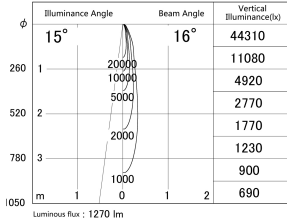

Item no. DD161-1515WW9030-FX-TL

Series Name: AMMA Φ80 series Lens type Fixed Antiglare (DD161-AG-FX)

■ Lighting Distribution Curve (cd/1000 lm)

Installation	Recessed mount
Type	High-efficiency antiglare type fixed downlight
Fixture wattage	14W
Beam angle	16deg
Color Temp.	3000K
CRI	Ra>90
Luminous	1269 lm
Body	Die-castaluminumalloy
Body finish	N/A
Trim finish	White
Reflector finish	White
IP Rate	IP20
Light source	COB module
Input Voltage	AC220~240V
Dimming Type	Non-Dimmable
Certificate	CE,CCC
Cut Hole	80mm