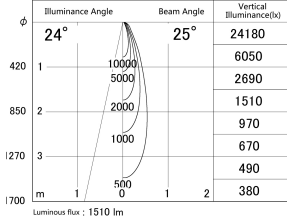

Item no. DD161-1525WW9030-FX-TL

Series Name: AMMA Φ80 series Lens type Fixed Antiglare (DD161-AG-FX)

■ Lighting Distribution Curve (cd/1000 lm)

Installation	Recessed mount
Type	High-efficiency antiglare type fixed downlight
Fixture wattage	14W
Beam angle	25deg
Color Temp.	3000K
CRI	Ra>90
Luminous	1509 lm
Body	Die-cast aluminum alloy
Body finish	N/A
Trim finish	White
Reflector finish	White
IP Rate	IP20
Light source	COB module
Input Voltage	AC220~240V
Dimming Type	Non-Dimmable
Certificate	CE,CCC
Cut Hole	80mm