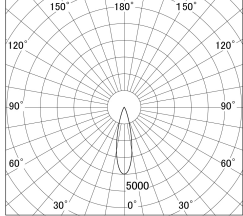

■ Lighting Distribution Curve (cd/1000 lm)