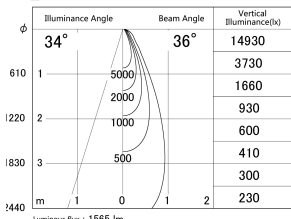

Item no. DD161-1535WW9030-FX-TL

Series Name: AMMA Φ80 series Lens type Fixed Antiglare (DD161-AG-FX)

■ Lighting Distribution Curve (cd/1000 lm)

Installation	Recessed mount
Type	High-efficiency antiglare type fixed downlight
Fixture wattage	14W
Beam angle	36deg
Color Temp.	3000K
CRI	Ra>90
Luminous	1563 lm
Body	Die-cast aluminum alloy
Body finish	N/A
Trim finish	White
Reflector finish	White
IP Rate	IP20
Light source	COB module
Input Voltage	AC220~240V
Dimming Type	Non-Dimmable
Certificate	CE,CCC
Cut Hole	80mm