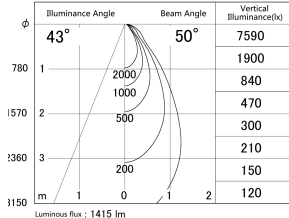

Item no. DD161-1545WW9030-FX-TL

Series Name: AMMA Φ80 series Lens type Fixed Antiglare (DD161-AG-FX)

■ Lighting Distribution Curve (cd/1000 lm)

Installation	Recessed mount
Type	High-efficiency antiglare type fixed downlight
Fixture wattage	14W
Beam angle	50deg
Color Temp.	3000K
CRI	Ra>90
Luminous	1417 lm
Body	Die-castaluminumalloy
Body finish	N/A
Trim finish	White
Reflector finish	White
IP Rate	IP20
Light source	COB module
Input Voltage	AC220~240V
Dimming Type	Non-Dimmable
Certificate	CE,CCC
Cut Hole	80mm