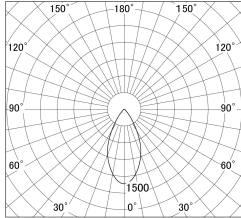

■ Lighting Distribution Curve (cd/1000 lm)