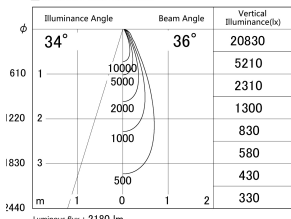

Item no. DD161-2035WW9030-FX-TL

Series Name: AMMA Φ80 series Lens type Fixed Antiglare (DD161-AG-FX)

■ Lighting Distribution Curve (cd/1000 lm)

Installation	Recessed mount
Type	High-efficiency antiglare type fixed downlight
Fixture wattage	21W
Beam angle	36deg
Color Temp.	3000K
CRI	Ra>90
Luminous	2181 lm
Body	Die-cast aluminum alloy
Body finish	N/A
Trim finish	White
Reflector finish	White
IP Rate	IP20
Light source	COB module
Input Voltage	AC220~240V
Dimming Type	Non-Dimmable
Certificate	CE,CCC
Cut Hole	80mm