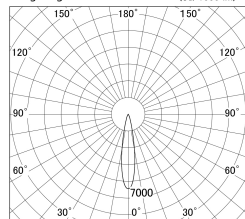

Installation	Recessed mount
Type	High-efficiency antiglare type fixed downlight
Fixture wattage	24W
Beam angle	19deg
Color Temp.	3000K
CRI	Ra>90
Luminous	2152 lm
Body	Die-castaluminumalloy
Body finish	N/A
Trim finish	White
Reflector finish	White
IP Rate	IP20
Light source	COB module
Input Voltage	AC220~240V
Dimming Type	Non-Dimmable
Certificate	CE,CCC
Cut Hole	80mm

■ Lighting Distribution Curve (cd/1000 lm)