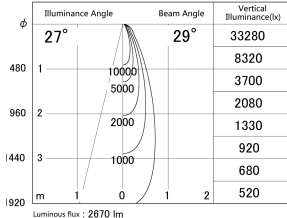

Item no. DD161-2525WW9030-FX-TL

Series Name: AMMA Φ80 series Lens type Fixed Antiglare (DD161-AG-FX)

■ Lighting Distribution Curve (cd/1000 lm)

Installation	Recessed mount
Type	High-efficiency antiglare type fixed downlight
Fixture wattage	24W
Beam angle	29deg
Color Temp.	3000K
CRI	Ra>90
Luminous	2669 lm
Body	Die-cast aluminum alloy
Body finish	N/A
Trim finish	White
Reflector finish	White
IP Rate	IP20
Light source	COB module
Input Voltage	AC220~240V
Dimming Type	Non-Dimmable
Certificate	CE,CCC
Cut Hole	80mm