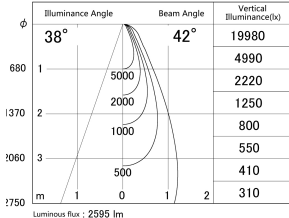

Item no. DD161-2540WW9030-FX-TL

Series Name: AMMA Φ80 series Lens type Fixed Antiglare (DD161-AG-FX)

■ Lighting Distribution Curve (cd/1000 lm)

Installation	Recessed mount
Type	High-efficiency antiglare type fixed downlight
Fixture wattage	24W
Beam angle	42deg
Color Temp.	3000K
CRI	Ra>90
Luminous	2597 lm
Body	Die-castaluminumalloy
Body finish	N/A
Trim finish	White
Reflector finish	White
IP Rate	IP20
Light source	COB module
Input Voltage	AC220~240V
Dimming Type	Non-Dimmable
Certificate	CE,CCC
Cut Hole	80mm