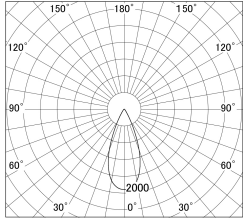

■ Lighting Distribution Curve (cd/1000 lm)