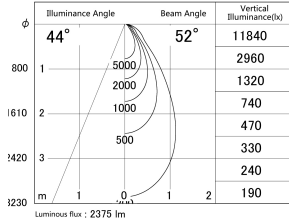

Item no. DD161-2545WW9030-FX-TL

Series Name: AMMA Φ80 series Lens type Fixed Antiglare (DD161-AG-FX)

■ Lighting Distribution Curve (cd/1000 lm)

Installation	Recessed mount
Type	High-efficiency antiglare type fixed downlight
Fixture wattage	24W
Beam angle	52deg
Color Temp.	3000K
CRI	Ra>90
Luminous	2377 lm
Body	Die-cast aluminum alloy
Body finish	N/A
Trim finish	White
Reflector finish	White
IP Rate	IP20
Light source	COB module
Input Voltage	AC220~240V
Dimming Type	Non-Dimmable
Certificate	CE,CCC
Cut Hole	80mm