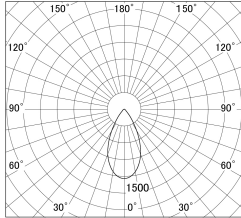

■ Lighting Distribution Curve (cd/1000 lm)