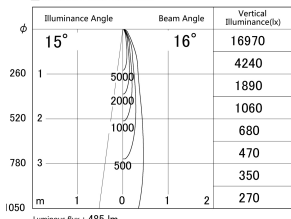

Item no. DD161-0515WW9035-FX-TL

Series Name: AMMA Φ80 series Lens type Fixed Antiglare (DD161-AG-FX)

■ Lighting Distribution Curve (cd/1000 lm)

Installation	Recessed mount
Type	High-efficiency antiglare type fixed downlight
Fixture wattage	5W
Beam angle	16deg
Color Temp.	3500K
CRI	Ra>90
Luminous	486 lm
Body	Die-cast aluminum alloy
Body finish	N/A
Trim finish	White
Reflector finish	White
IP Rate	IP20
Light source	COB module
Input Voltage	AC220~240V
Dimming Type	Non-Dimmable
Certificate	CE,CCC
Cut Hole	80mm