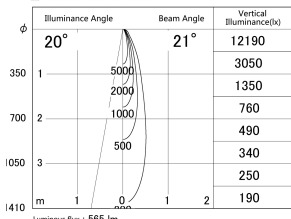

Item no. DD161-0520WW9035-FX-TL

Series Name: AMMA Φ80 series Lens type Fixed Antiglare (DD161-AG-FX)

■ Lighting Distribution Curve (cd/1000 lm)

Installation	Recessed mount
Type	High-efficiency antiglare type fixed downlight
Fixture wattage	5W
Beam angle	21deg
Color Temp.	3500K
CRI	Ra>90
Luminous	565 lm
Body	Die-cast aluminum alloy
Body finish	N/A
Trim finish	White
Reflector finish	White
IP Rate	IP20
Light source	COB module
Input Voltage	AC220~240V
Dimming Type	Non-Dimmable
Certificate	CE,CCC
Cut Hole	80mm