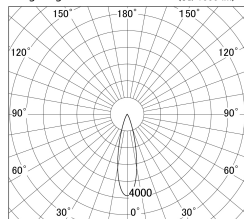

■ Lighting Distribution Curve (cd/1000 lm)