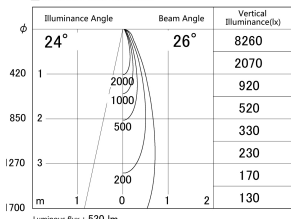

Item no. DD161-0525WW9035-FX-TL

Series Name: AMMA Φ80 series Lens type Fixed Antiglare (DD161-AG-FX)

■ Lighting Distribution Curve (cd/1000 lm)

Installation	Recessed mount
Type	High-efficiency antiglare type fixed downlight
Fixture wattage	5W
Beam angle	26deg
Color Temp.	3500K
CRI	Ra>90
Luminous	528 lm
Body	Die-cast aluminum alloy
Body finish	N/A
Trim finish	White
Reflector finish	White
IP Rate	IP20
Light source	COB module
Input Voltage	AC220~240V
Dimming Type	Non-Dimmable
Certificate	CE,CCC
Cut Hole	80mm