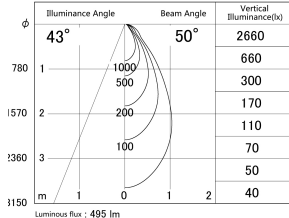

Item no. DD161-0545WW9035-FX-TL

Series Name: AMMA Φ80 series Lens type Fixed Antiglare (DD161-AG-FX)

■ Lighting Distribution Curve (cd/1000 lm)

Installation	Recessed mount
Type	High-efficiency antiglare type fixed downlight
Fixture wattage	5W
Beam angle	50deg
Color Temp.	3500K
CRI	Ra>90
Luminous	496 lm
Body	Die-cast aluminum alloy
Body finish	N/A
Trim finish	White
Reflector finish	White
IP Rate	IP20
Light source	COB module
Input Voltage	AC220~240V
Dimming Type	Non-Dimmable
Certificate	CE,CCC
Cut Hole	80mm