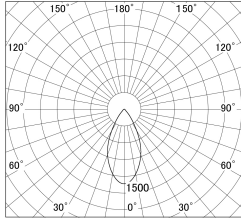

■ Lighting Distribution Curve (cd/1000 lm)