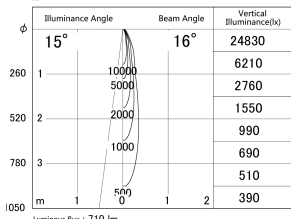

Item no. DD161-0815WW9035-FX-TL

Series Name: AMMA Φ80 series Lens type Fixed Antiglare (DD161-AG-FX)

■ Lighting Distribution Curve (cd/1000 lm)

Installation	Recessed mount
Type	High-efficiency antiglare type fixed downlight
Fixture wattage	7.5W
Beam angle	16deg
Color Temp.	3500K
CRI	Ra>90
Luminous	711 lm
Body	Die-castaluminum alloy
Body finish	N/A
Trim finish	White
Reflector finish	White
IP Rate	IP20
Light source	COB module
Input Voltage	AC220~240V
Dimming Type	Non-Dimmable
Certificate	CE,CCC
Cut Hole	80mm