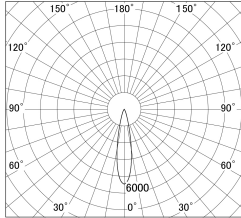

■ Lighting Distribution Curve (cd/1000 lm)