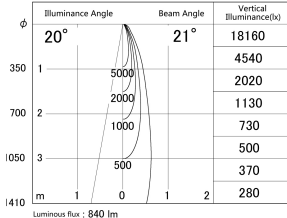

Item no. DD161-0820WW9035-FX-TL

Series Name: AMMA Φ80 series Lens type Fixed Antiglare (DD161-AG-FX)

■ Lighting Distribution Curve (cd/1000 lm)

Installation	Recessed mount
Type	High-efficiency antiglare type fixed downlight
Fixture wattage	7.5W
Beam angle	21deg
Color Temp.	3500K
CRI	Ra>90
Luminous	842 lm
Body	Die-cast aluminum alloy
Body finish	N/A
Trim finish	White
Reflector finish	White
IP Rate	IP20
Light source	COB module
Input Voltage	AC220~240V
Dimming Type	Non-Dimmable
Certificate	CE,CCC
Cut Hole	80mm