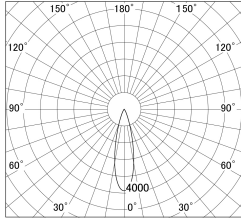

■ Lighting Distribution Curve (cd/1000 lm)