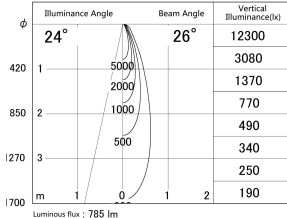

Item no. DD161-0825WW9035-FX-TL

Series Name: AMMA Φ80 series Lens type Fixed Antiglare (DD161-AG-FX)

■ Lighting Distribution Curve (cd/1000 lm)

Installation	Recessed mount
Type	High-efficiency antiglare type fixed downlight
Fixture wattage	7.5W
Beam angle	26deg
Color Temp.	3500K
CRI	Ra>90
Luminous	786 lm
Body	Die-castaluminumalloy
Body finish	N/A
Trim finish	White
Reflector finish	White
IP Rate	IP20
Light source	COB module
Input Voltage	AC220~240V
Dimming Type	Non-Dimmable
Certificate	CE,CCC
Cut Hole	80mm