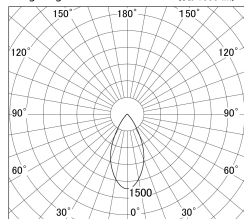

■ Lighting Distribution Curve (cd/1000 lm)