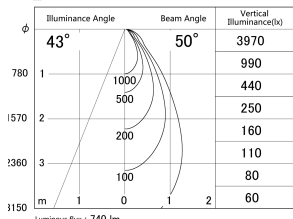

Item no. DD161-0845WW9035-FX-TL

Series Name: AMMA Φ80 series Lens type Fixed Antiglare (DD161-AG-FX)

■ Lighting Distribution Curve (cd/1000 lm)

Installation	Recessed mount
Type	High-efficiency antiglare type fixed downlight
Fixture wattage	7.5W
Beam angle	50deg
Color Temp.	3500K
CRI	Ra>90
Luminous	740 lm
Body	Die-cast aluminum alloy
Body finish	N/A
Trim finish	White
Reflector finish	White
IP Rate	IP20
Light source	COB module
Input Voltage	AC220~240V
Dimming Type	Non-Dimmable
Certificate	CE,CCC
Cut Hole	80mm