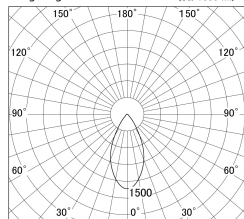

Installation	Recessed mount
Type	High-efficiency antiglare type fixed downlight
Fixture wattage	7.5W
Beam angle	50deg
Color Temp.	3500K
CRI	Ra>90
Luminous	740 lm
Body	Die-castaluminumalloy
Body finish	N/A
Trim finish	White
Reflector finish	White
IP Rate	IP20
Light source	COB module
Input Voltage	AC220~240V
Dimming Type	Non-Dimmable
Certificate	CE,CCC
Cut Hole	80mm

■ Lighting Distribution Curve (cd/1000 lm)