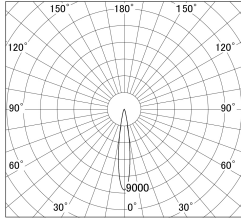

■ Lighting Distribution Curve (cd/1000 lm)