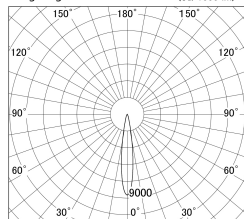

Installation	Recessed mount
Type	High-efficiency antiglare type fixed downlight
Fixture wattage	10.5W
Beam angle	16deg
Color Temp.	3500K
CRI	Ra>90
Luminous	961 lm
Body	Die-castaluminumalloy
Body finish	N/A
Trim finish	White
Reflector finish	White
IP Rate	IP20
Light source	COB module
Input Voltage	AC220~240V
Dimming Type	Non-Dimmable
Certificate	CE,CCC
Cut Hole	80mm

■ Lighting Distribution Curve (cd/1000 lm)