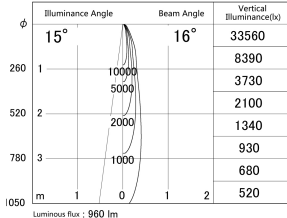

Item no. DD161-1015WW9035-FX-TL

Series Name: AMMA Φ80 series Lens type Fixed Antiglare (DD161-AG-FX)

■ Lighting Distribution Curve (cd/1000 lm)

Installation	Recessed mount
Type	High-efficiency antiglare type fixed downlight
Fixture wattage	10.5W
Beam angle	16deg
Color Temp.	3500K
CRI	Ra>90
Luminous	961 lm
Body	Die-castaluminumalloy
Body finish	N/A
Trim finish	White
Reflector finish	White
IP Rate	IP20
Light source	COB module
Input Voltage	AC220~240V
Dimming Type	Non-Dimmable
Certificate	CE,CCC
Cut Hole	80mm