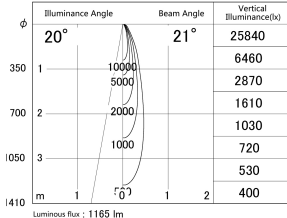

Item no. DD161-1020WW9035-FX-TL

Series Name: AMMA Φ80 series Lens type Fixed Antiglare (DD161-AG-FX)

■ Lighting Distribution Curve (cd/1000 lm)

Installation	Recessed mount
Type	High-efficiency antiglare type fixed downlight
Fixture wattage	10.5W
Beam angle	21deg
Color Temp.	3500K
CRI	Ra>90
Luminous	1163 lm
Body	Die-cast aluminum alloy
Body finish	N/A
Trim finish	White
Reflector finish	White
IP Rate	IP20
Light source	COB module
Input Voltage	AC220~240V
Dimming Type	Non-Dimmable
Certificate	CE,CCC
Cut Hole	80mm