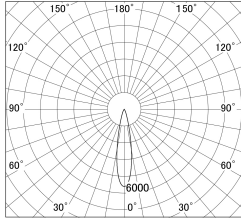

■ Lighting Distribution Curve (cd/1000 lm)