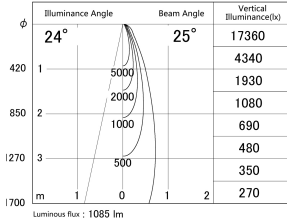

Item no. DD161-1025WW9035-FX-TL

Series Name: AMMA Φ80 series Lens type Fixed Antiglare (DD161-AG-FX)

■ Lighting Distribution Curve (cd/1000 lm)

Installation	Recessed mount
Type	High-efficiency antiglare type fixed downlight
Fixture wattage	10.5W
Beam angle	25deg
Color Temp.	3500K
CRI	Ra>90
Luminous	1083 lm
Body	Die-cast aluminum alloy
Body finish	N/A
Trim finish	White
Reflector finish	White
IP Rate	IP20
Light source	COB module
Input Voltage	AC220~240V
Dimming Type	Non-Dimmable
Certificate	CE,CCC
Cut Hole	80mm