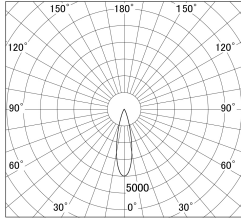

■ Lighting Distribution Curve (cd/1000 lm)