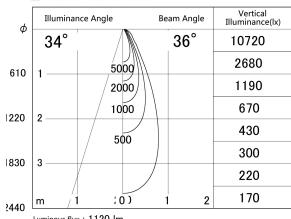

Item no. DD161-1035WW9035-FX-TL

Series Name: AMMA Φ80 series Lens type Fixed Antiglare (DD161-AG-FX)

■ Lighting Distribution Curve (cd/1000 lm)

Installation	Recessed mount
Type	High-efficiency antiglare type fixed downlight
Fixture wattage	10.5W
Beam angle	36deg
Color Temp.	3500K
CRI	Ra>90
Luminous	1122 lm
Body	Die-cast aluminum alloy
Body finish	N/A
Trim finish	White
Reflector finish	White
IP Rate	IP20
Light source	COB module
Input Voltage	AC220~240V
Dimming Type	Non-Dimmable
Certificate	CE,CCC
Cut Hole	80mm