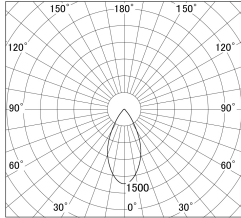

■ Lighting Distribution Curve (cd/1000 lm)