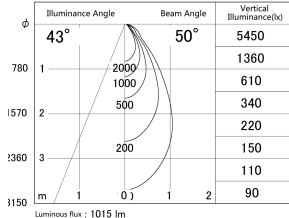

Item no. DD161-1045WW9035-FX-TL

Series Name: AMMA Φ80 series Lens type Fixed Antiglare (DD161-AG-FX)

■ Lighting Distribution Curve (cd/1000 lm)

Installation	Recessed mount
Type	High-efficiency antiglare type fixed downlight
Fixture wattage	10.5W
Beam angle	50deg
Color Temp.	3500K
CRI	Ra>90
Luminous	1017 lm
Body	Die-cast aluminum alloy
Body finish	N/A
Trim finish	White
Reflector finish	White
IP Rate	IP20
Light source	COB module
Input Voltage	AC220~240V
Dimming Type	Non-Dimmable
Certificate	CE,CCC
Cut Hole	80mm