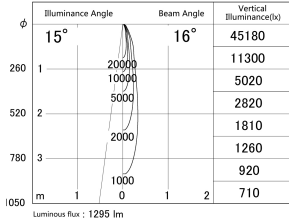

Item no. DD161-1515WW9035-FX-TL

Series Name: AMMA Φ80 series Lens type Fixed Antiglare (DD161-AG-FX)

■ Lighting Distribution Curve (cd/1000 lm)

Installation	Recessed mount
Type	High-efficiency antiglare type fixed downlight
Fixture wattage	14W
Beam angle	16deg
Color Temp.	3500K
CRI	Ra>90
Luminous	1294 lm
Body	Die-cast aluminum alloy
Body finish	N/A
Trim finish	White
Reflector finish	White
IP Rate	IP20
Light source	COB module
Input Voltage	AC220~240V
Dimming Type	Non-Dimmable
Certificate	CE,CCC
Cut Hole	80mm