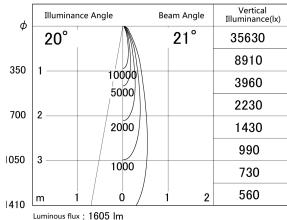

Item no. DD161-1520WW9035-FX-TL

Series Name: AMMA Φ80 series Lens type Fixed Antiglare (DD161-AG-FX)

■ Lighting Distribution Curve (cd/1000 lm)

Installation	Recessed mount
Type	High-efficiency antiglare type fixed downlight
Fixture wattage	14W
Beam angle	21deg
Color Temp.	3500K
CRI	Ra>90
Luminous	1604 lm
Body	Die-cast aluminum alloy
Body finish	N/A
Trim finish	White
Reflector finish	White
IP Rate	IP20
Light source	COB module
Input Voltage	AC220~240V
Dimming Type	Non-Dimmable
Certificate	CE,CCC
Cut Hole	80mm