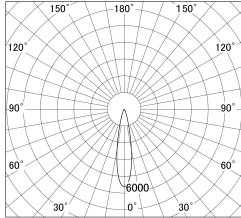

■ Lighting Distribution Curve (cd/1000 lm)