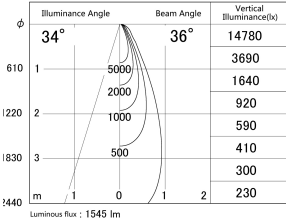

Item no. DD161-1535WW9035-FX-TL

Series Name: AMMA Φ80 series Lens type Fixed Antiglare (DD161-AG-FX)

■ Lighting Distribution Curve (cd/1000 lm)

Installation	Recessed mount
Type	High-efficiency antiglare type fixed downlight
Fixture wattage	14W
Beam angle	36deg
Color Temp.	3500K
CRI	Ra>90
Luminous	1547 lm
Body	Die-cast aluminum alloy
Body finish	N/A
Trim finish	White
Reflector finish	White
IP Rate	IP20
Light source	COB module
Input Voltage	AC220~240V
Dimming Type	Non-Dimmable
Certificate	CE,CCC
Cut Hole	80mm