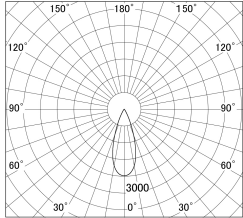

■ Lighting Distribution Curve (cd/1000 lm)