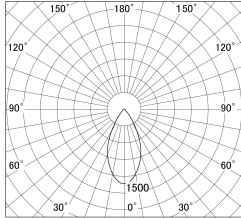

■ Lighting Distribution Curve (cd/1000 lm)