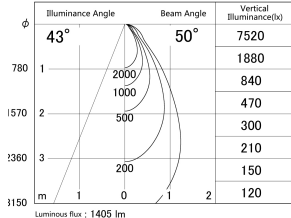

Item no. DD161-1545WW9035-FX-TL

Series Name: AMMA Φ80 series Lens type Fixed Antiglare (DD161-AG-FX)

■ Lighting Distribution Curve (cd/1000 lm)

Installation	Recessed mount
Type	High-efficiency antiglare type fixed downlight
Fixture wattage	14W
Beam angle	50deg
Color Temp.	3500K
CRI	Ra>90
Luminous	1403 lm
Body	Die-castaluminumalloy
Body finish	N/A
Trim finish	White
Reflector finish	White
IP Rate	IP20
Light source	COB module
Input Voltage	AC220~240V
Dimming Type	Non-Dimmable
Certificate	CE,CCC
Cut Hole	80mm