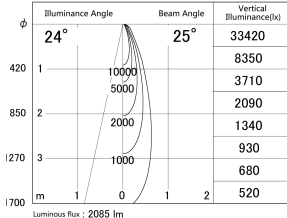

Item no. DD161-2025WW9035-FX-TL

Series Name: AMMA Φ80 series Lens type Fixed Antiglare (DD161-AG-FX)

■ Lighting Distribution Curve (cd/1000 lm)

Installation	Recessed mount
Type	High-efficiency antiglare type fixed downlight
Fixture wattage	21W
Beam angle	25deg
Color Temp.	3500K
CRI	Ra>90
Luminous	2085 lm
Body	Die-cast aluminum alloy
Body finish	N/A
Trim finish	White
Reflector finish	White
IP Rate	IP20
Light source	COB module
Input Voltage	AC220~240V
Dimming Type	Non-Dimmable
Certificate	CE,CCC
Cut Hole	80mm