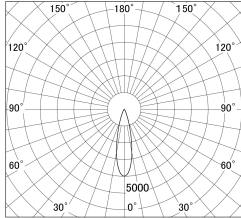

■ Lighting Distribution Curve (cd/1000 lm)