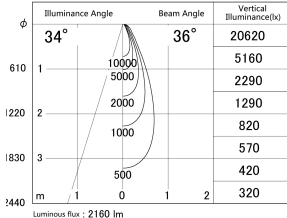

Item no. DD161-2035WW9035-FX-TL

Series Name: AMMA Φ80 series Lens type Fixed Antiglare (DD161-AG-FX)

■ Lighting Distribution Curve (cd/1000 lm)

Installation	Recessed mount
Type	High-efficiency antiglare type fixed downlight
Fixture wattage	21W
Beam angle	36deg
Color Temp.	3500K
CRI	Ra>90
Luminous	2159 lm
Body	Die-cast aluminum alloy
Body finish	N/A
Trim finish	White
Reflector finish	White
IP Rate	IP20
Light source	COB module
Input Voltage	AC220~240V
Dimming Type	Non-Dimmable
Certificate	CE,CCC
Cut Hole	80mm