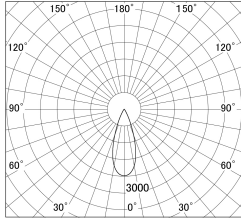

■ Lighting Distribution Curve (cd/1000 lm)