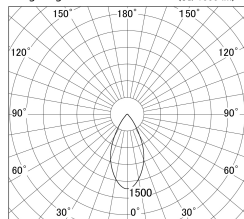

■ Lighting Distribution Curve (cd/1000 lm)