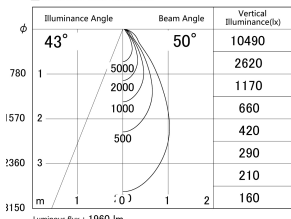

Item no. DD161-2045WW9035-FX-TL

Series Name: AMMA Φ80 series Lens type Fixed Antiglare (DD161-AG-FX)

■ Lighting Distribution Curve (cd/1000 lm)

Installation	Recessed mount
Type	High-efficiency antiglare type fixed downlight
Fixture wattage	21W
Beam angle	50deg
Color Temp.	3500K
CRI	Ra>90
Luminous	1958 lm
Body	Die-cast aluminum alloy
Body finish	N/A
Trim finish	White
Reflector finish	White
IP Rate	IP20
Light source	COB module
Input Voltage	AC220~240V
Dimming Type	Non-Dimmable
Certificate	CE,CCC
Cut Hole	80mm