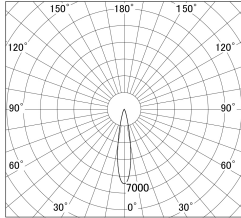

■ Lighting Distribution Curve (cd/1000 lm)