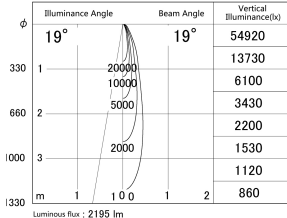

Item no. DD161-2520WW9035-FX-TL

Series Name: AMMA Φ80 series Lens type Fixed Antiglare (DD161-AG-FX)

■ Lighting Distribution Curve (cd/1000 lm)

Installation	Recessed mount
Type	High-efficiency antiglare type fixed downlight
Fixture wattage	24W
Beam angle	19deg
Color Temp.	3500K
CRI	Ra>90
Luminous	2195 lm
Body	Die-castaluminumalloy
Body finish	N/A
Trim finish	White
Reflector finish	White
IP Rate	IP20
Light source	COB module
Input Voltage	AC220~240V
Dimming Type	Non-Dimmable
Certificate	CE,CCC
Cut Hole	80mm