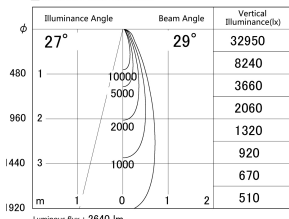

Item no. DD161-2525WW9035-FX-TL

Series Name: AMMA Φ80 series Lens type Fixed Antiglare (DD161-AG-FX)

■ Lighting Distribution Curve (cd/1000 lm)

Installation	Recessed mount
Type	High-efficiency antiglare type fixed downlight
Fixture wattage	24W
Beam angle	29deg
Color Temp.	3500K
CRI	Ra>90
Luminous	2642 lm
Body	Die-cast aluminum alloy
Body finish	N/A
Trim finish	White
Reflector finish	White
IP Rate	IP20
Light source	COB module
Input Voltage	AC220~240V
Dimming Type	Non-Dimmable
Certificate	CE,CCC
Cut Hole	80mm