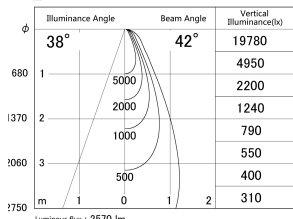

Item no. DD161-2540WW9035-FX-TL

Series Name: AMMA Φ80 series Lens type Fixed Antiglare (DD161-AG-FX)

■ Lighting Distribution Curve (cd/1000 lm)

Installation	Recessed mount
Type	High-efficiency antiglare type fixed downlight
Fixture wattage	24W
Beam angle	42deg
Color Temp.	3500K
CRI	Ra>90
Luminous	2571 lm
Body	Die-cast aluminum alloy
Body finish	N/A
Trim finish	White
Reflector finish	White
IP Rate	IP20
Light source	COB module
Input Voltage	AC220~240V
Dimming Type	Non-Dimmable
Certificate	CE,CCC
Cut Hole	80mm