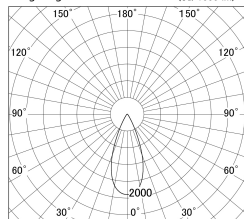

■ Lighting Distribution Curve (cd/1000 lm)