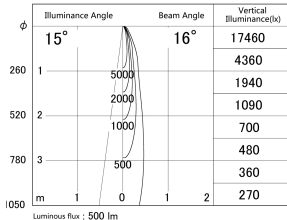

Item no. DD161-0515WW9040-FX-TL

Series Name: AMMA Φ80 series Lens type Fixed Antiglare (DD161-AG-FX)

■ Lighting Distribution Curve (cd/1000 lm)

Installation	Recessed mount
Type	High-efficiency antiglare type fixed downlight
Fixture wattage	5W
Beam angle	16deg
Color Temp.	4000K
CRI	Ra>90
Luminous	500 lm
Body	Die-castaluminumalloy
Body finish	N/A
Trim finish	White
Reflector finish	White
IP Rate	IP20
Light source	COB module
Input Voltage	AC220~240V
Dimming Type	Non-Dimmable
Certificate	CE,CCC
Cut Hole	80mm