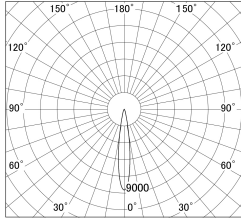

■ Lighting Distribution Curve (cd/1000 lm)