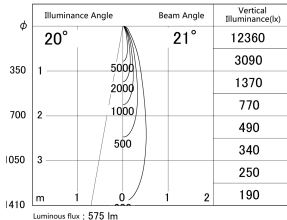

Item no. DD161-0520WW9040-FX-TL

Series Name: AMMA Φ80 series Lens type Fixed Antiglare (DD161-AG-FX)

■ Lighting Distribution Curve (cd/1000 lm)

Installation	Recessed mount
Type	High-efficiency antiglare type fixed downlight
Fixture wattage	5W
Beam angle	21deg
Color Temp.	4000K
CRI	Ra>90
Luminous	573 lm
Body	Die-cast aluminum alloy
Body finish	N/A
Trim finish	White
Reflector finish	White
IP Rate	IP20
Light source	COB module
Input Voltage	AC220~240V
Dimming Type	Non-Dimmable
Certificate	CE,CCC
Cut Hole	80mm