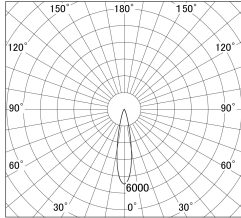

■ Lighting Distribution Curve (cd/1000 lm)