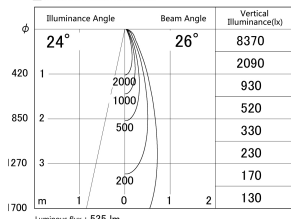

Item no. DD161-0525WW9040-FX-TL

Series Name: AMMA Φ80 series Lens type Fixed Antiglare (DD161-AG-FX)

■ Lighting Distribution Curve (cd/1000 lm)

Installation	Recessed mount
Type	High-efficiency antiglare type fixed downlight
Fixture wattage	5W
Beam angle	26deg
Color Temp.	4000K
CRI	Ra>90
Luminous	535 lm
Body	Die-castaluminumalloy
Body finish	N/A
Trim finish	White
Reflector finish	White
IP Rate	IP20
Light source	COB module
Input Voltage	AC220~240V
Dimming Type	Non-Dimmable
Certificate	CE,CCC
Cut Hole	80mm