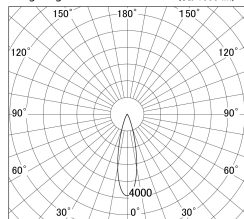

■ Lighting Distribution Curve (cd/1000 lm)