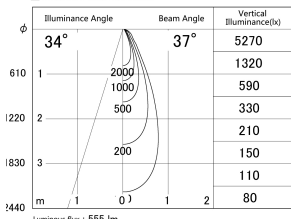

Item no. DD161-0535WW9040-FX-TL

Series Name: AMMA Φ80 series Lens type Fixed Antiglare (DD161-AG-FX)

■ Lighting Distribution Curve (cd/1000 lm)

Installation	Recessed mount
Type	High-efficiency antiglare type fixed downlight
Fixture wattage	5W
Beam angle	37deg
Color Temp.	4000K
CRI	Ra>90
Luminous	555 lm
Body	Die-cast aluminum alloy
Body finish	N/A
Trim finish	White
Reflector finish	White
IP Rate	IP20
Light source	COB module
Input Voltage	AC220~240V
Dimming Type	Non-Dimmable
Certificate	CE,CCC
Cut Hole	80mm