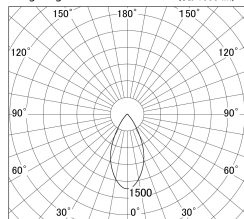

■ Lighting Distribution Curve (cd/1000 lm)