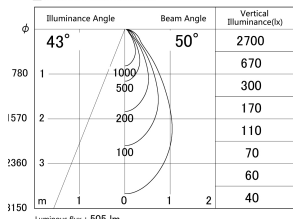

Item no. DD161-0545WW9040-FX-TL

Series Name: AMMA Φ80 series Lens type Fixed Antiglare (DD161-AG-FX)

■ Lighting Distribution Curve (cd/1000 lm)

Installation	Recessed mount
Type	High-efficiency antiglare type fixed downlight
Fixture wattage	5W
Beam angle	50deg
Color Temp.	4000K
CRI	Ra>90
Luminous	503 lm
Body	Die-castaluminumalloy
Body finish	N/A
Trim finish	White
Reflector finish	White
IP Rate	IP20
Light source	COB module
Input Voltage	AC220~240V
Dimming Type	Non-Dimmable
Certificate	CE,CCC
Cut Hole	80mm